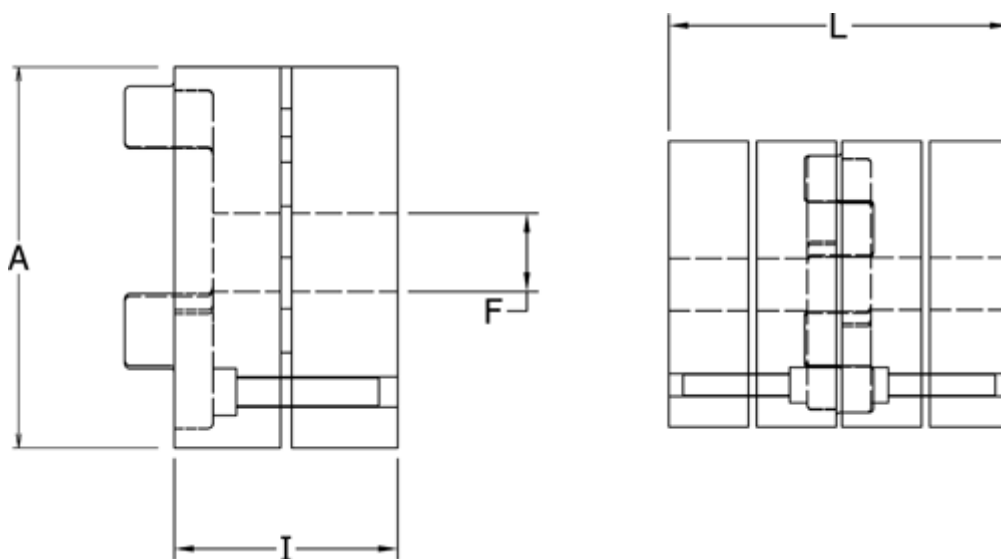

Data Sheet

Article number: 3335038A025

Description: Conical Clamping Klonex ES 38/45
ALU Aluminium, Bore 25H7 mm

Measures

A = 80

F = 25

I = 45.0

L = 114

t = M6